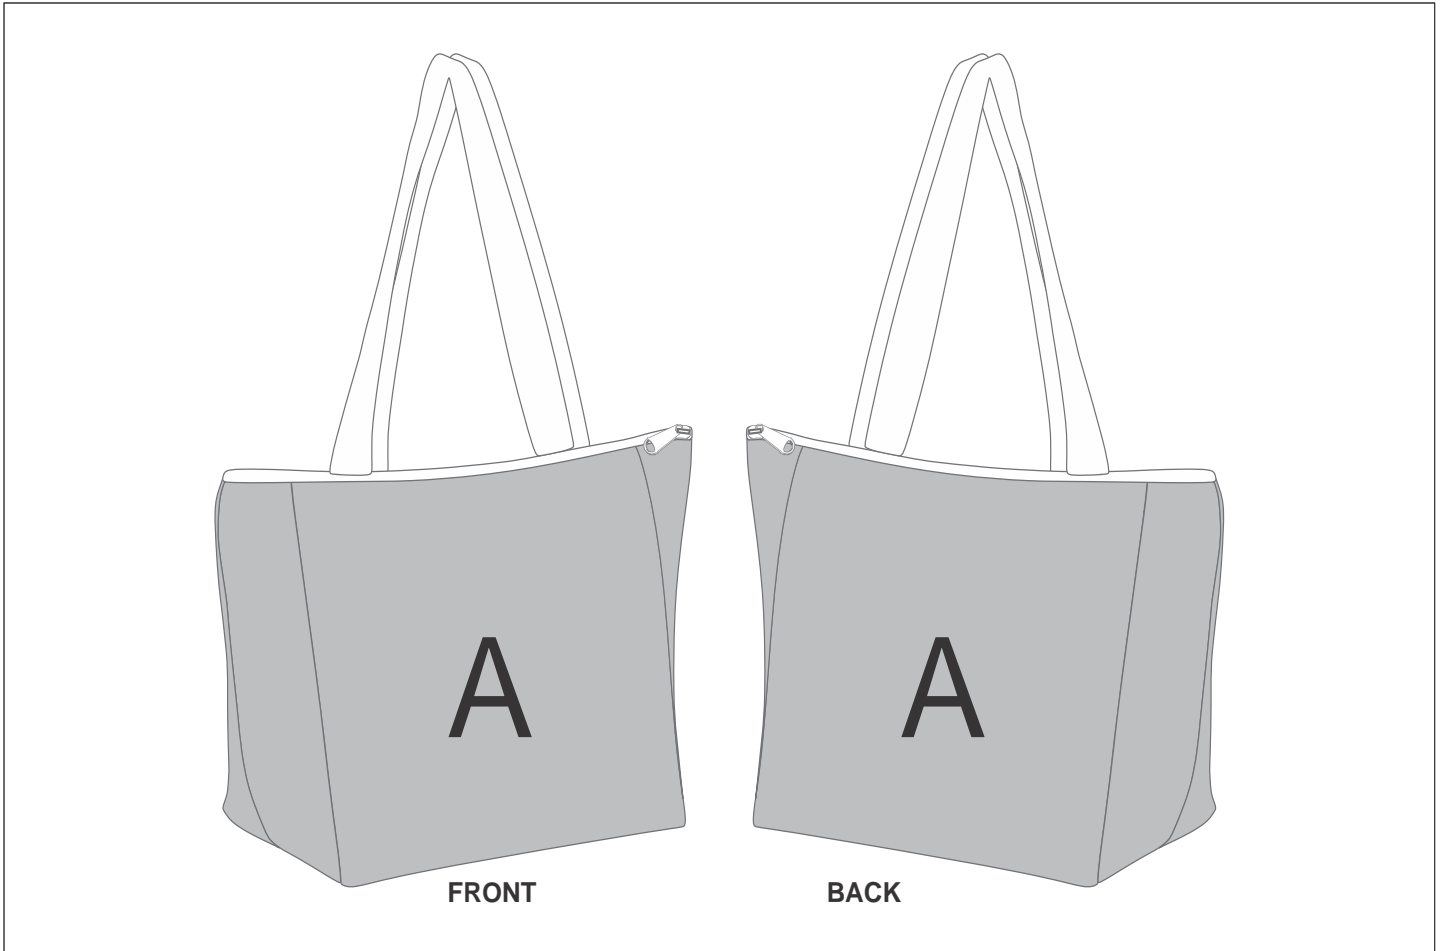

SG-HP-33-G

PPS Hoppla Family Picnic Cooler

Need to know:

Includes 1-Position Sublimation (setup fees apply)

- Please Note: We cannot guarantee 100% logo Alignment on all Brandable Panels.

Branding Options:

Position	Branding Method (Branding Code)	No. of Colours	Dimension
A	Custom Sublimation A (CPSUB-A)	Full Colour	622mm wide x 915mm high